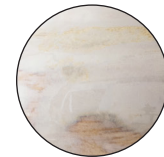

Custom Blue