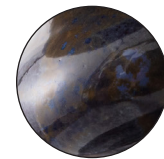

Custom Blue