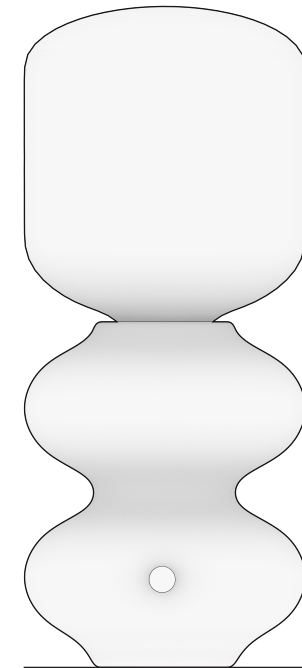

FORMA ROSA STUDIO

Wave Form Lamp Mini

Price \$2,150

Metal Finish Options

Brushed Nickel

Antique Brass

Ceramic Glaze Options

Green

Alabaster

12.5"

Front View

6"

5.5"

Top View

Materials

Handcrafted Ceramic
Unique Custom Glazework
Metal Knob
Engraved Metal Base Plate

Wiring

(E26) United States / Canada
 (E27) International +\$500

Bulb Specs

Opal Matte Finish
 Dim Warm to White

- Tala Oval -- 6.5" Diameter

24"

7"

Front View

19.5"

Front View

13"

14.5"

Top View