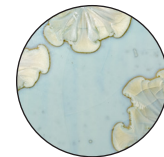

- Tala Sphere IV -- 6" Diameter

FORMA ROSA STUDIO

Wave Form Lamp - " Slumped "

Price \$3,450

Metal Finish Options

Brushed Nickel

Antique Brass

Ceramic Glaze Options