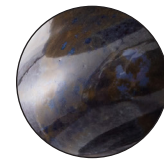

FORMA ROSA STUDIO

Wave Form Lamp - " Pizza "

Price $3,450

Metal Finish Options

Brushed Nickel

Antique Brass

Ceramic Glaze Options

Aqua

Custom Blue

Custom Cream

Materials

Handcrafted Ceramic
Unique Custom Glazework
Metal Knob
Engraved Metal Base Plate

Certifications

+$500

Wiring

(E26) United States / Canada
(E27) International +$500

Bulb Specs

Opal Matte Finish
Dim Warm to White

- Tala Oval -- 6.5" Diameter

24"

7"

Front View

14.5"

Top View