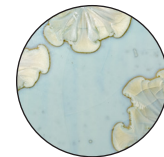

Ceramic Glaze Options