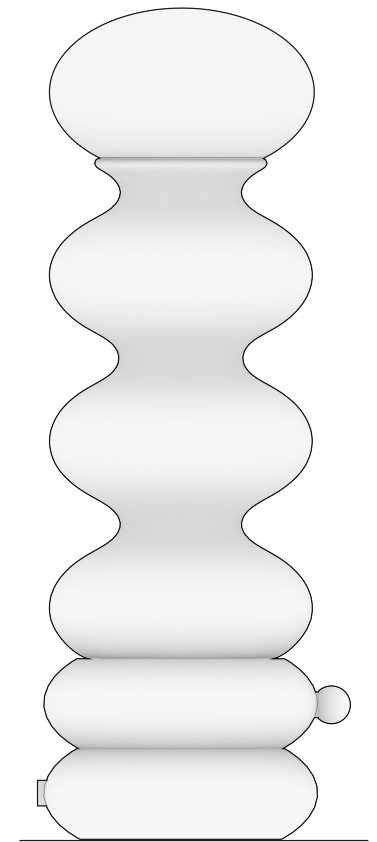

Alabaster

12.5"

Front View

6"

5.5"

Top View

Materials

Handcrafted Ceramic
Unique Custom Glazework
Metal Knob
Engraved Metal Base Plate

- Tala Sphere IV -- 6" Diameter

FORMA ROSA STUDIO

Wave Form Lamp - " Slumped "

Price \$3,450

Metal Finish Options

Brushed Nickel

Antique Brass

Ceramic Glaze Options

(E26) United States / Canada

(E27) International +\$500

22 "

7 "

Front View

8.5 "

Top View

Bulb Specs

Wiring

(E26) United States / Canada
 (E27) International +\$500

Bulb Specs

Opal Matte Finish
 Dim Warm to White

- Tala Oval -- 6.5" Diameter

24"

7"

Front View